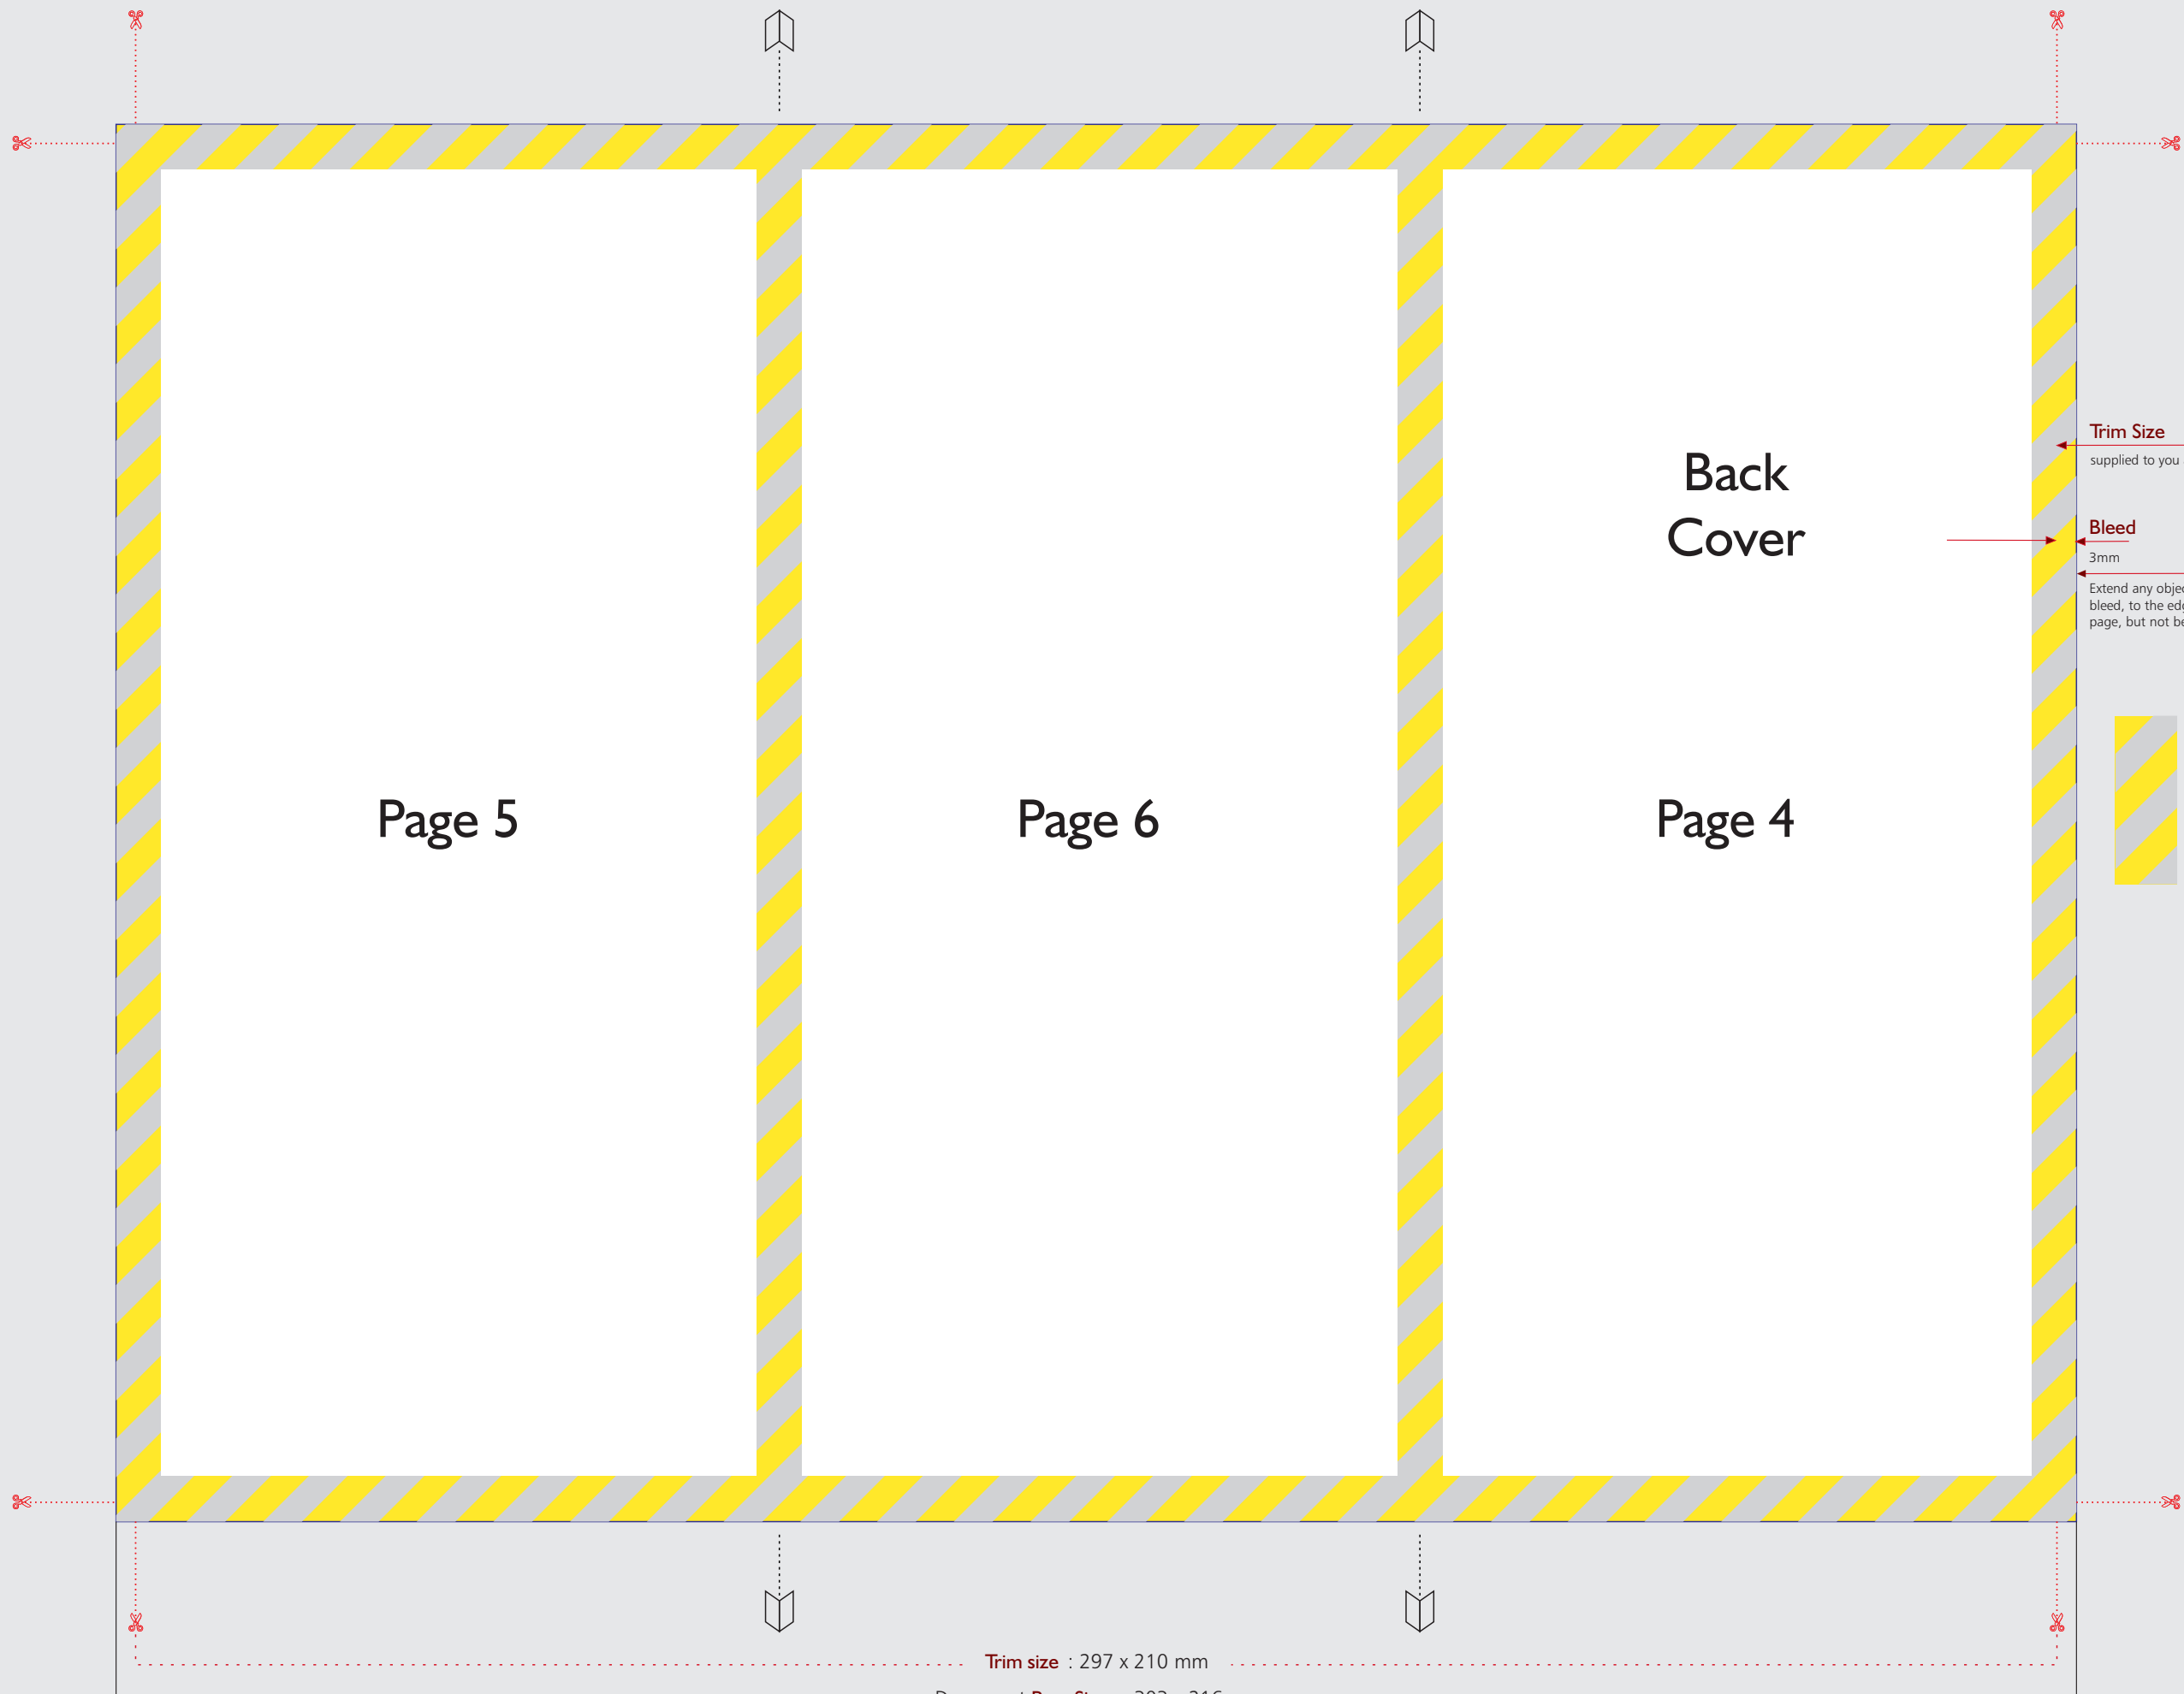

**Trim Size**  
supplied to you after finishing

**Bleed**  
3mm  
Extend any objects which bleed, to the edge of your page, but not beyond it.

**Quiet Zone**  
Keep important objects out of this Quiet Zone area (7mm from the page edge).

Page 2

Page 3

Front  
Cover

Page 1

Trim size : 297 x 210 mm

Document Page Size : 303 x 216mm

**Trim Size**  
supplied to you after finishing

**Bleed**  
3mm  
Extend any objects which bleed, to the edge of your page, but not beyond it.

**Quiet Zone**  
Keep important objects out of this Quiet Zone area (7mm from the page edge).

Page 5

Page 6

Page 4

Back Cover

Trim size : 297 x 210 mm

Document Page Size : 303 x 216mm