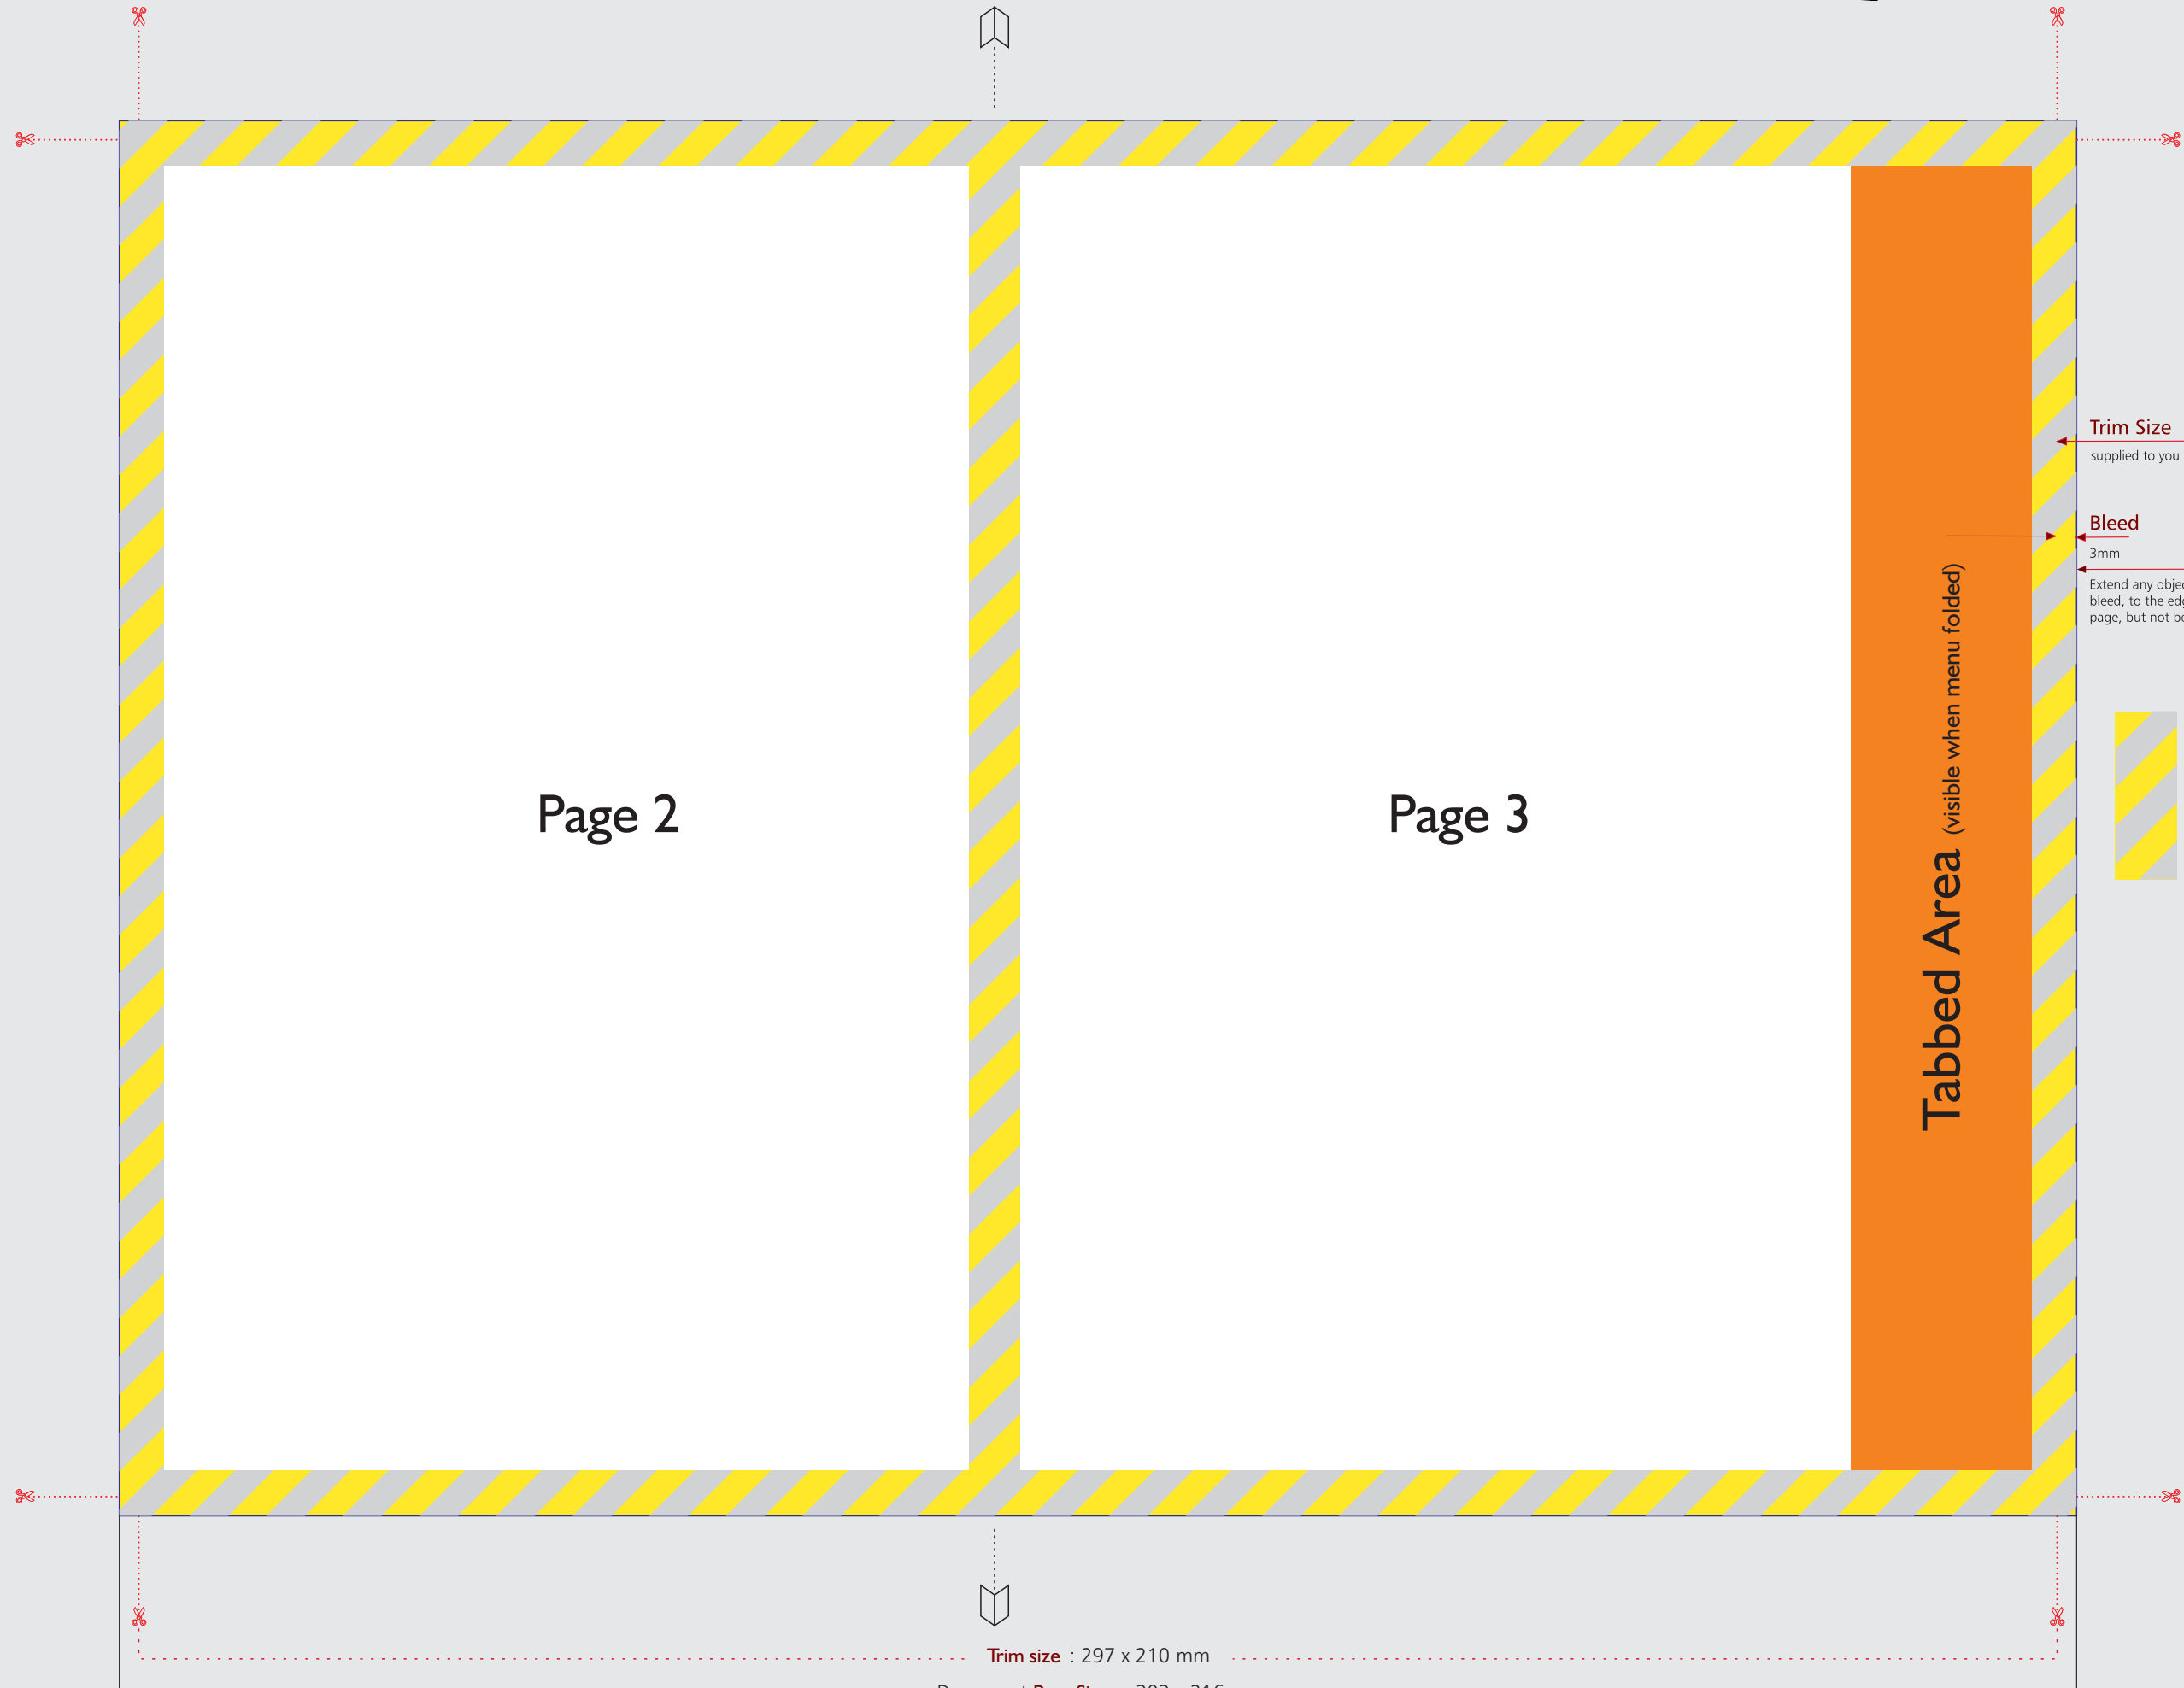

Back Cover

Page 4

Front Cover

Page 1

Trim Size
supplied to you after finishing

Bleed
3mm
Extend any objects which bleed, to the edge of your page, but not beyond it.

Quiet Zone
Keep important objects out of this Quiet Zone area (7mm from the page edge).

Trim size : 297 x 210 mm

Document Page Size : 303 x 216mm

Page 2

Page 3

Tabbed Area (visible when menu folded)

Trim Size
supplied to you after finishing

Bleed
3mm
Extend any objects which bleed, to the edge of your page, but not beyond it.

Quiet Zone
Keep important objects out of this Quiet Zone area (7mm from the page edge).

Trim size : 297 x 210 mm

Document Page Size : 303 x 216mm