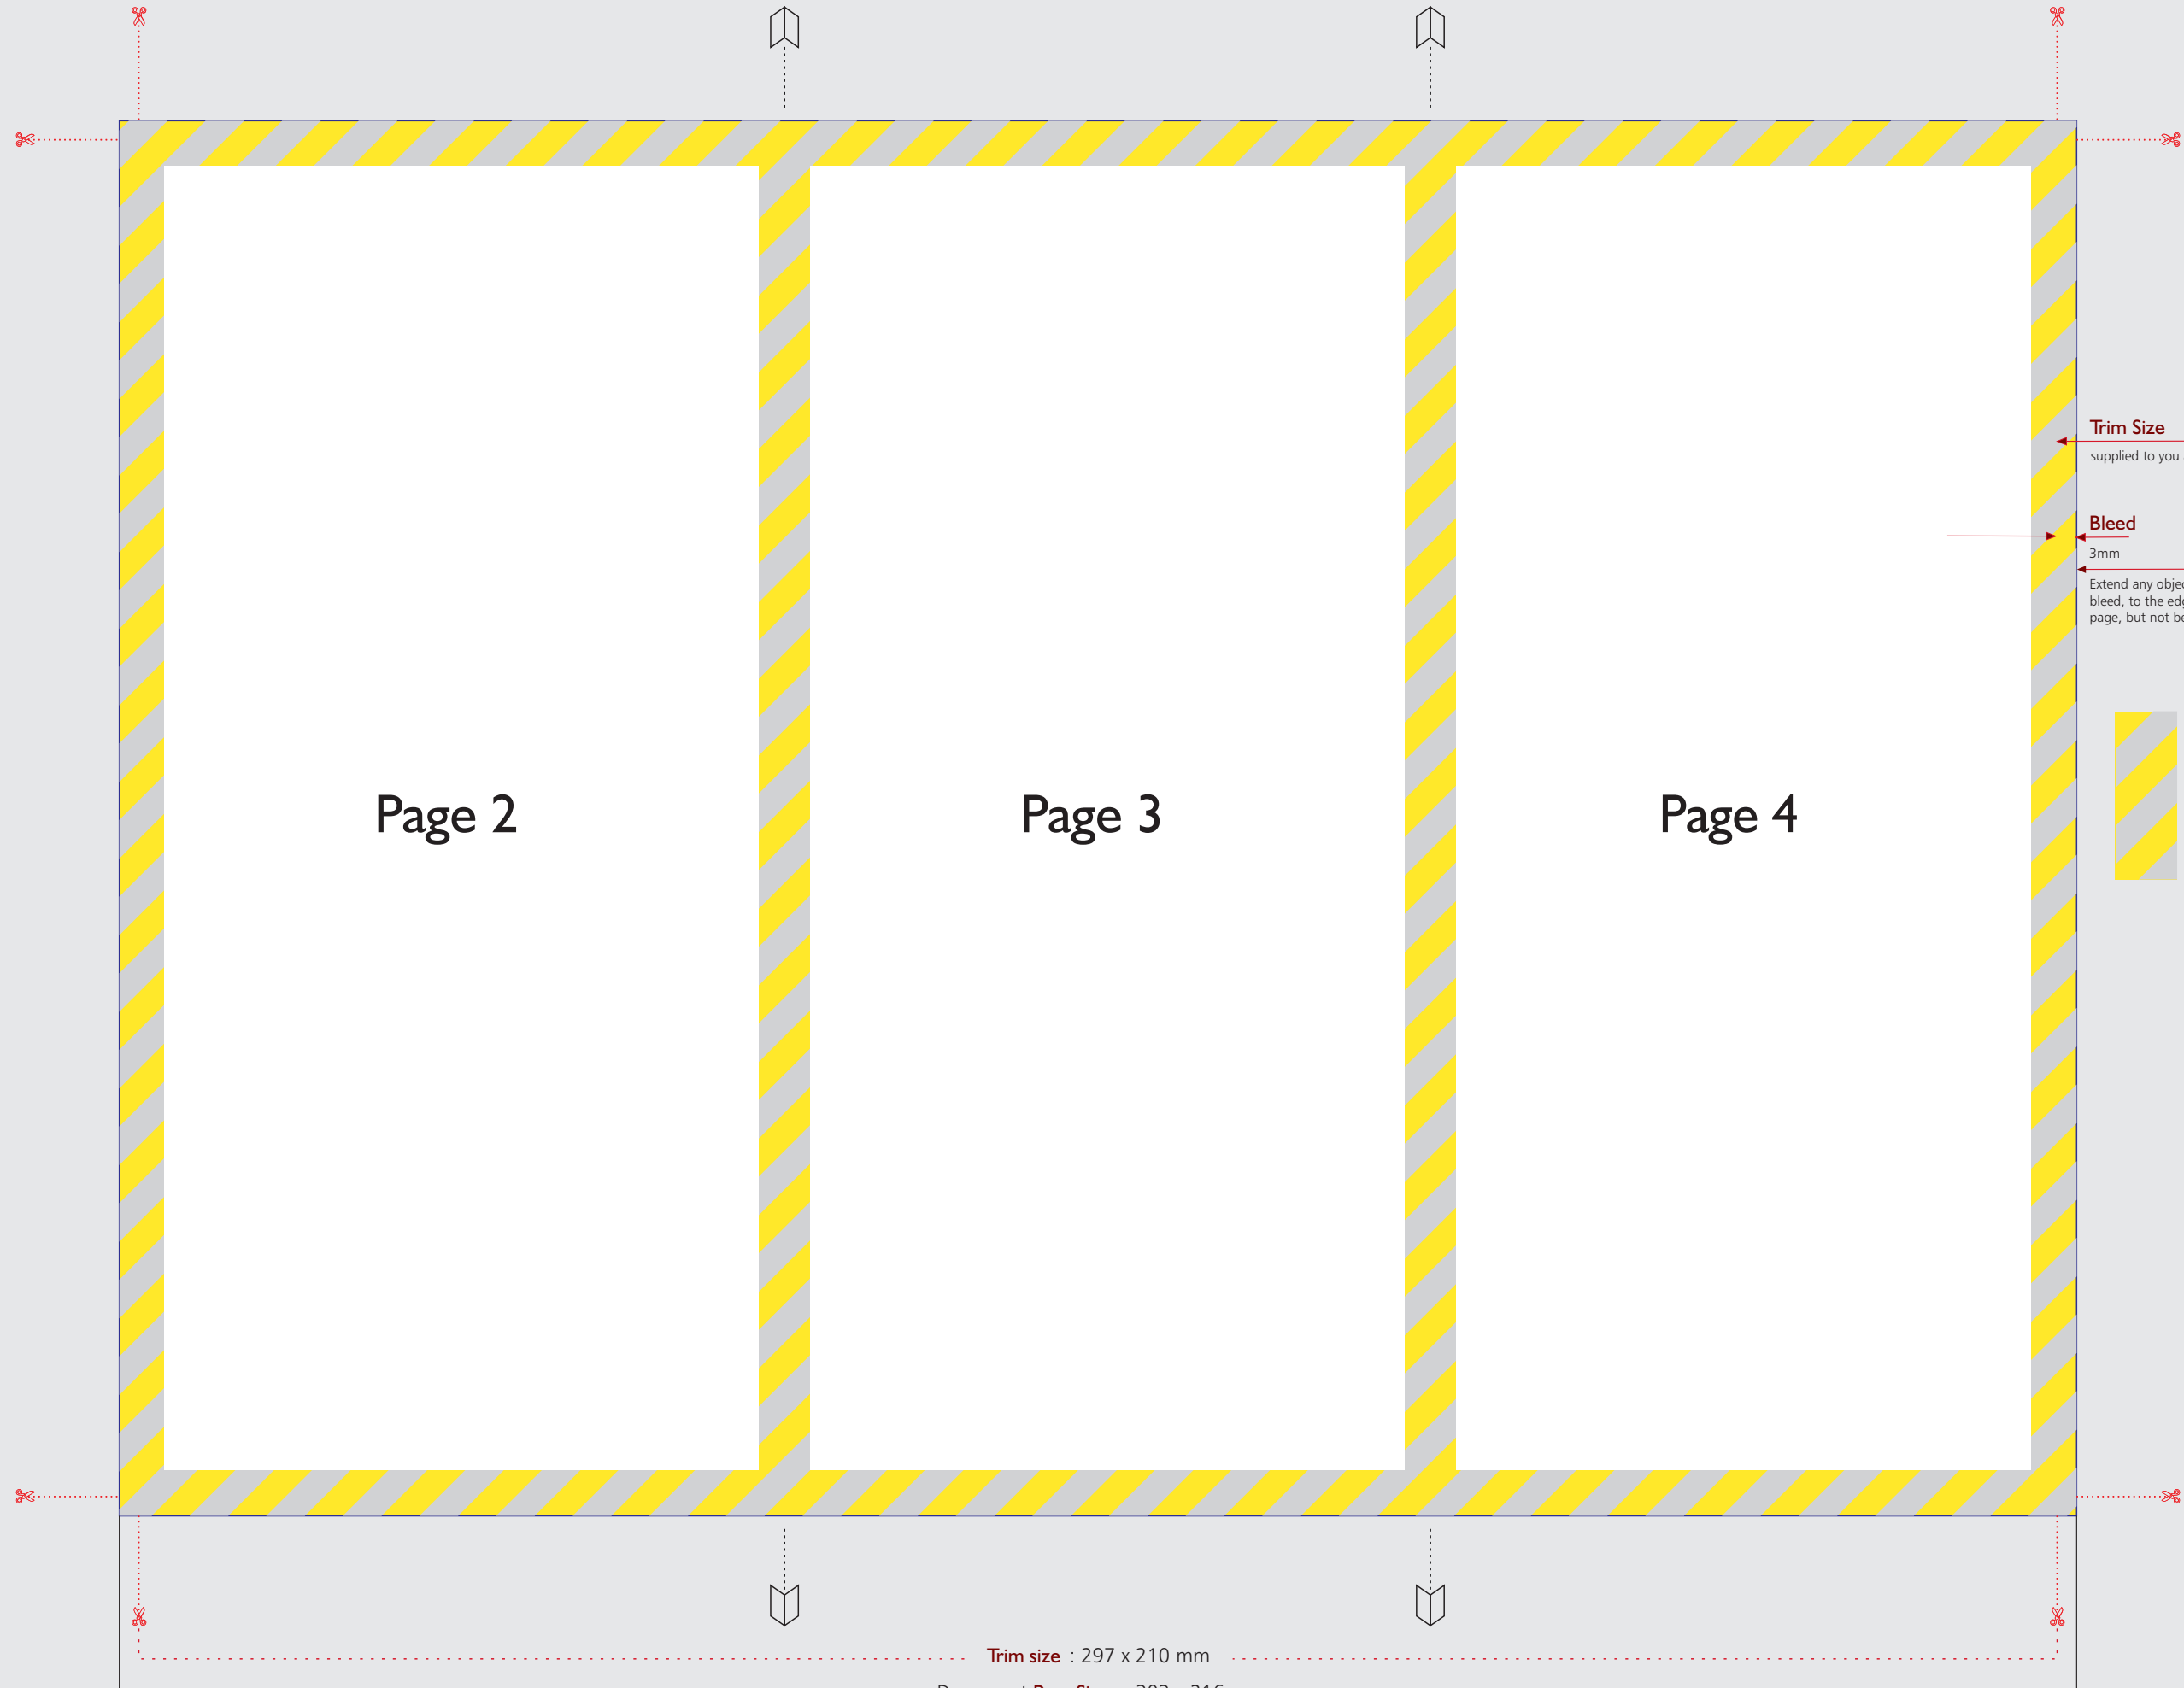

Page 5

Page 6

Page 1

Back Cover

Front Cover

Trim Size
supplied to you after finishing

Bleed
3mm
Extend any objects which bleed, to the edge of your page, but not beyond it.

Quiet Zone
Keep important objects out of this Quiet Zone area (7mm from the page edge).

Trim size : 297 x 210 mm

Document Page Size : 303 x 216mm

Page 2

Page 3

Page 4

Trim Size
supplied to you after finishing

Bleed
3mm
Extend any objects which bleed, to the edge of your page, but not beyond it.

Quiet Zone
Keep important objects out of this Quiet Zone area (7mm from the page edge).

Trim size : 297 x 210 mm

Document Page Size : 303 x 216mm