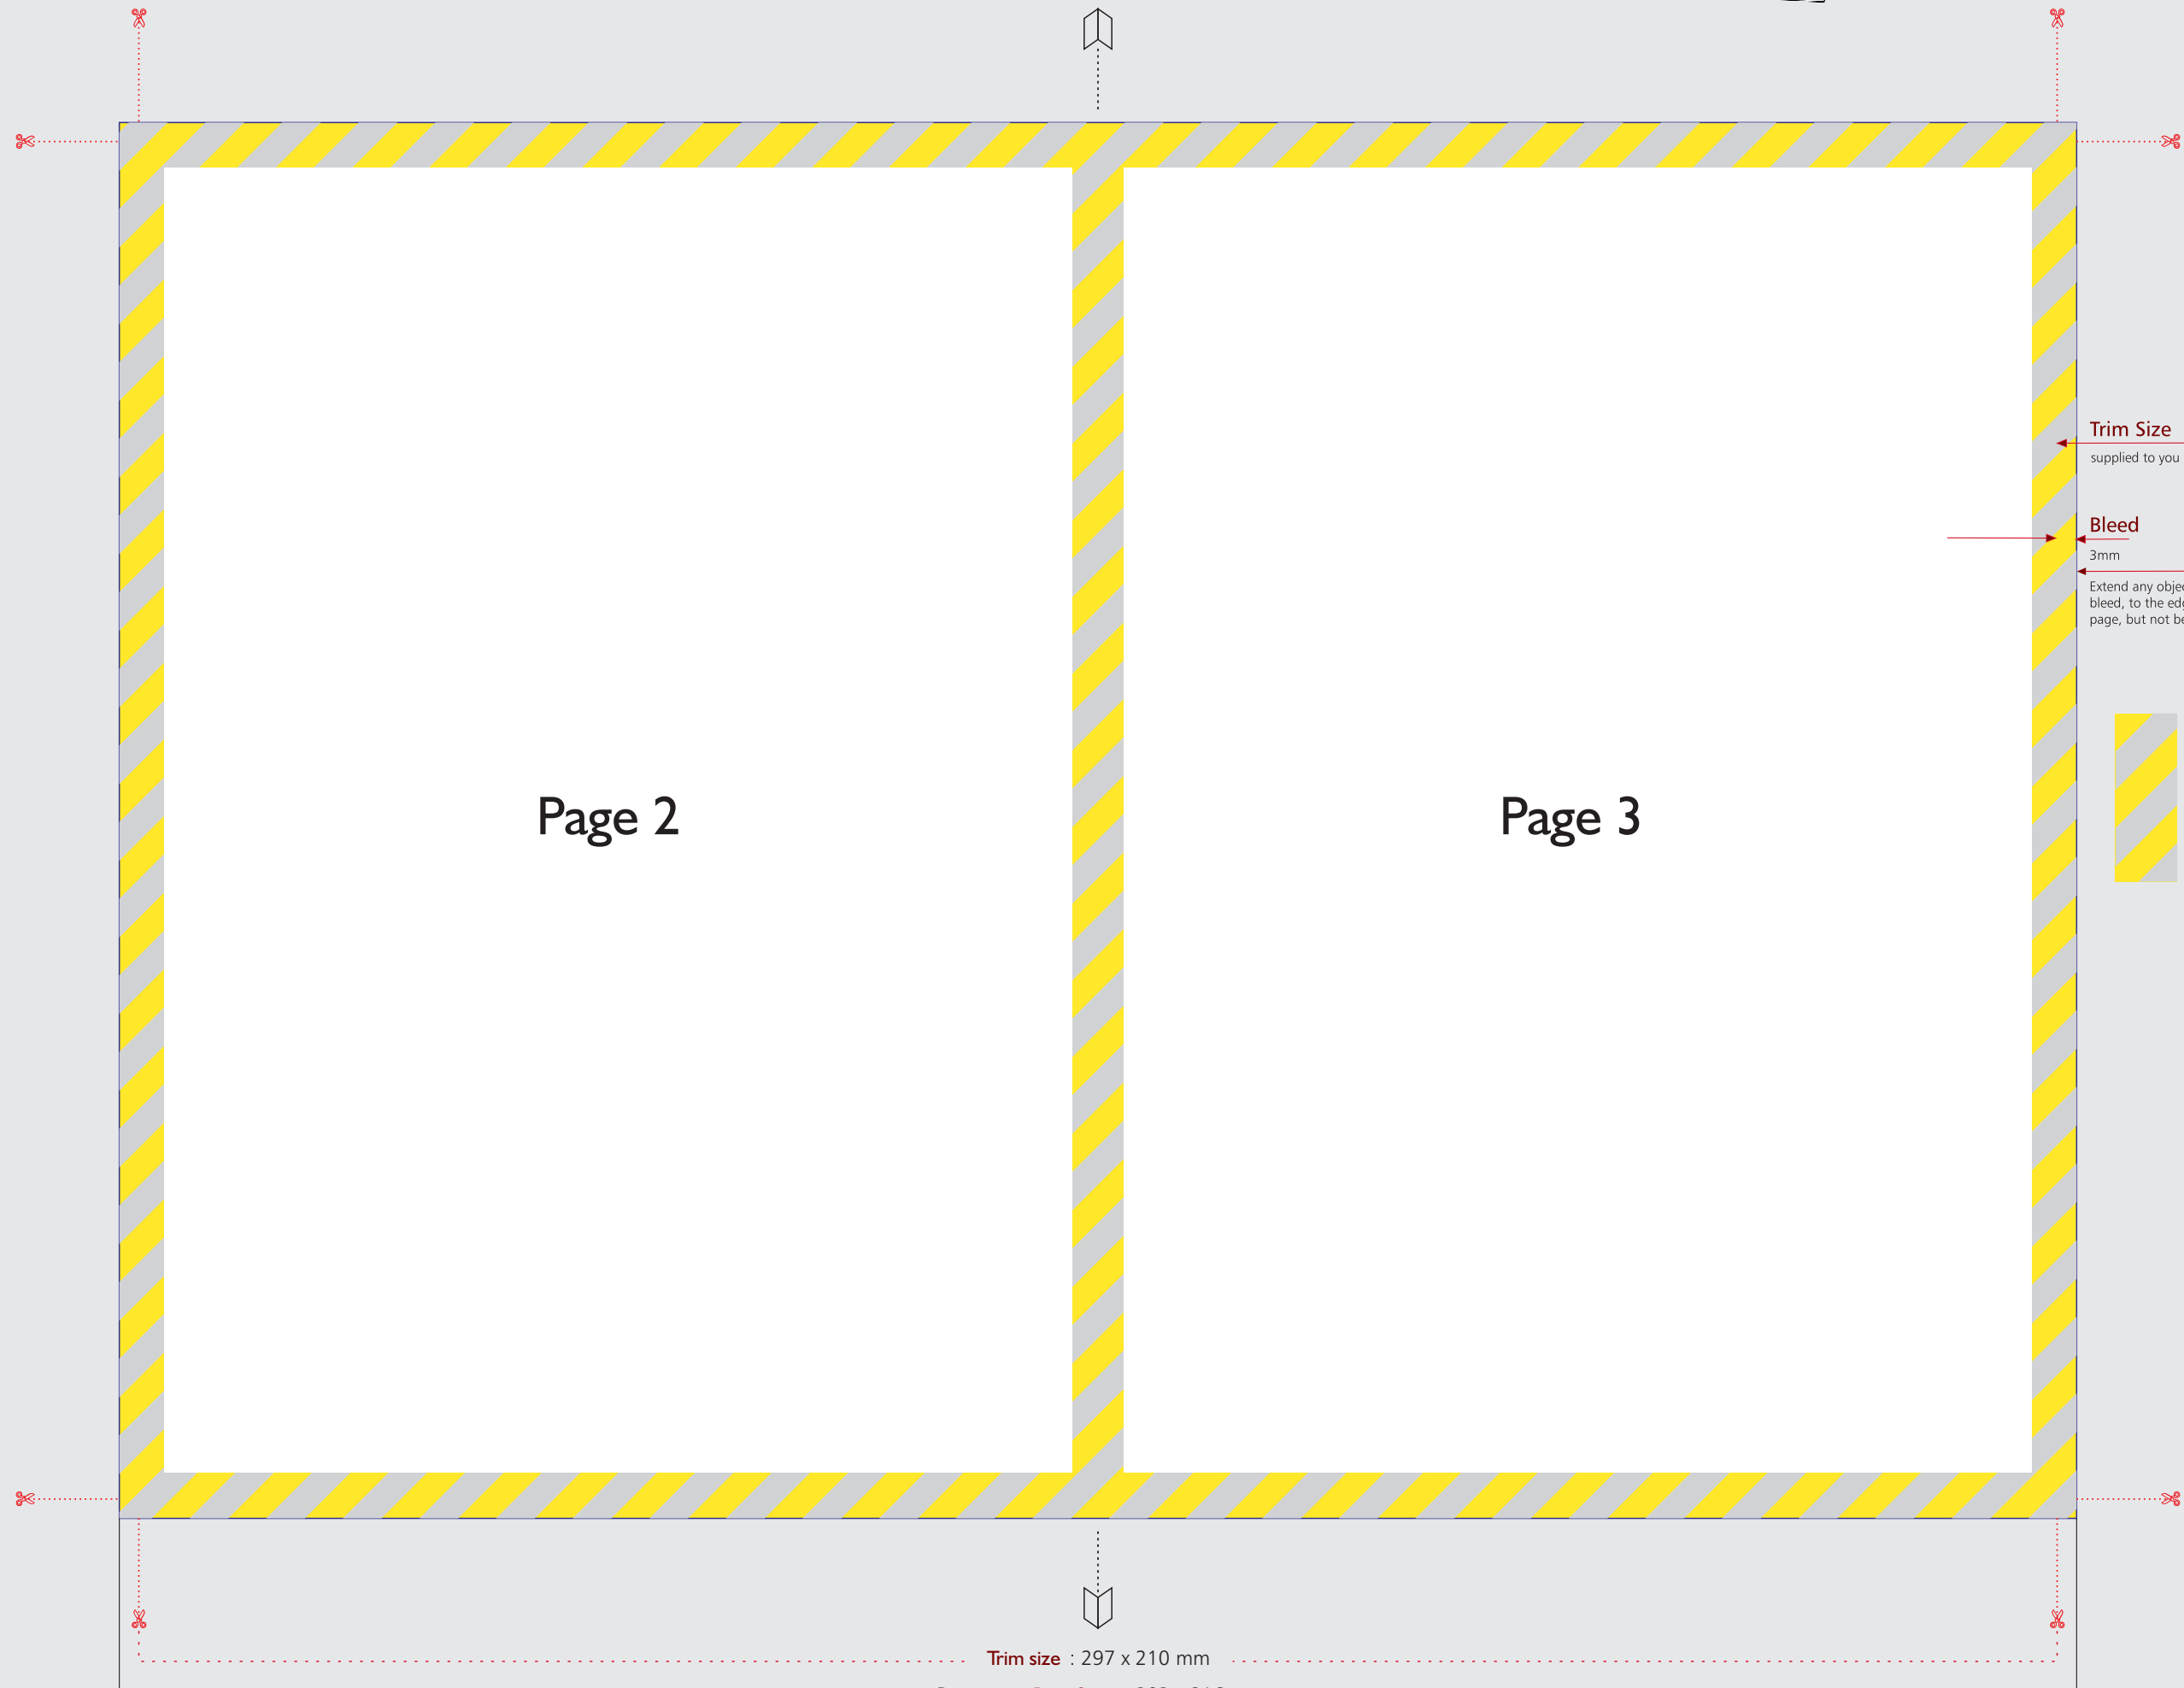

Back Cover

Page 4

Front Cover

Page 1

**Trim Size**  
supplied to you after finishing

**Bleed**  
3mm  
Extend any objects which bleed, to the edge of your page, but not beyond it.

**Quiet Zone**  
Keep important objects out of this Quiet Zone area (7mm from the page edge).

Trim size : 297 x 210 mm

Document Page Size : 303 x 216mm

Trim size : 297 x 210 mm

Document Page Size : 303 x 216mm