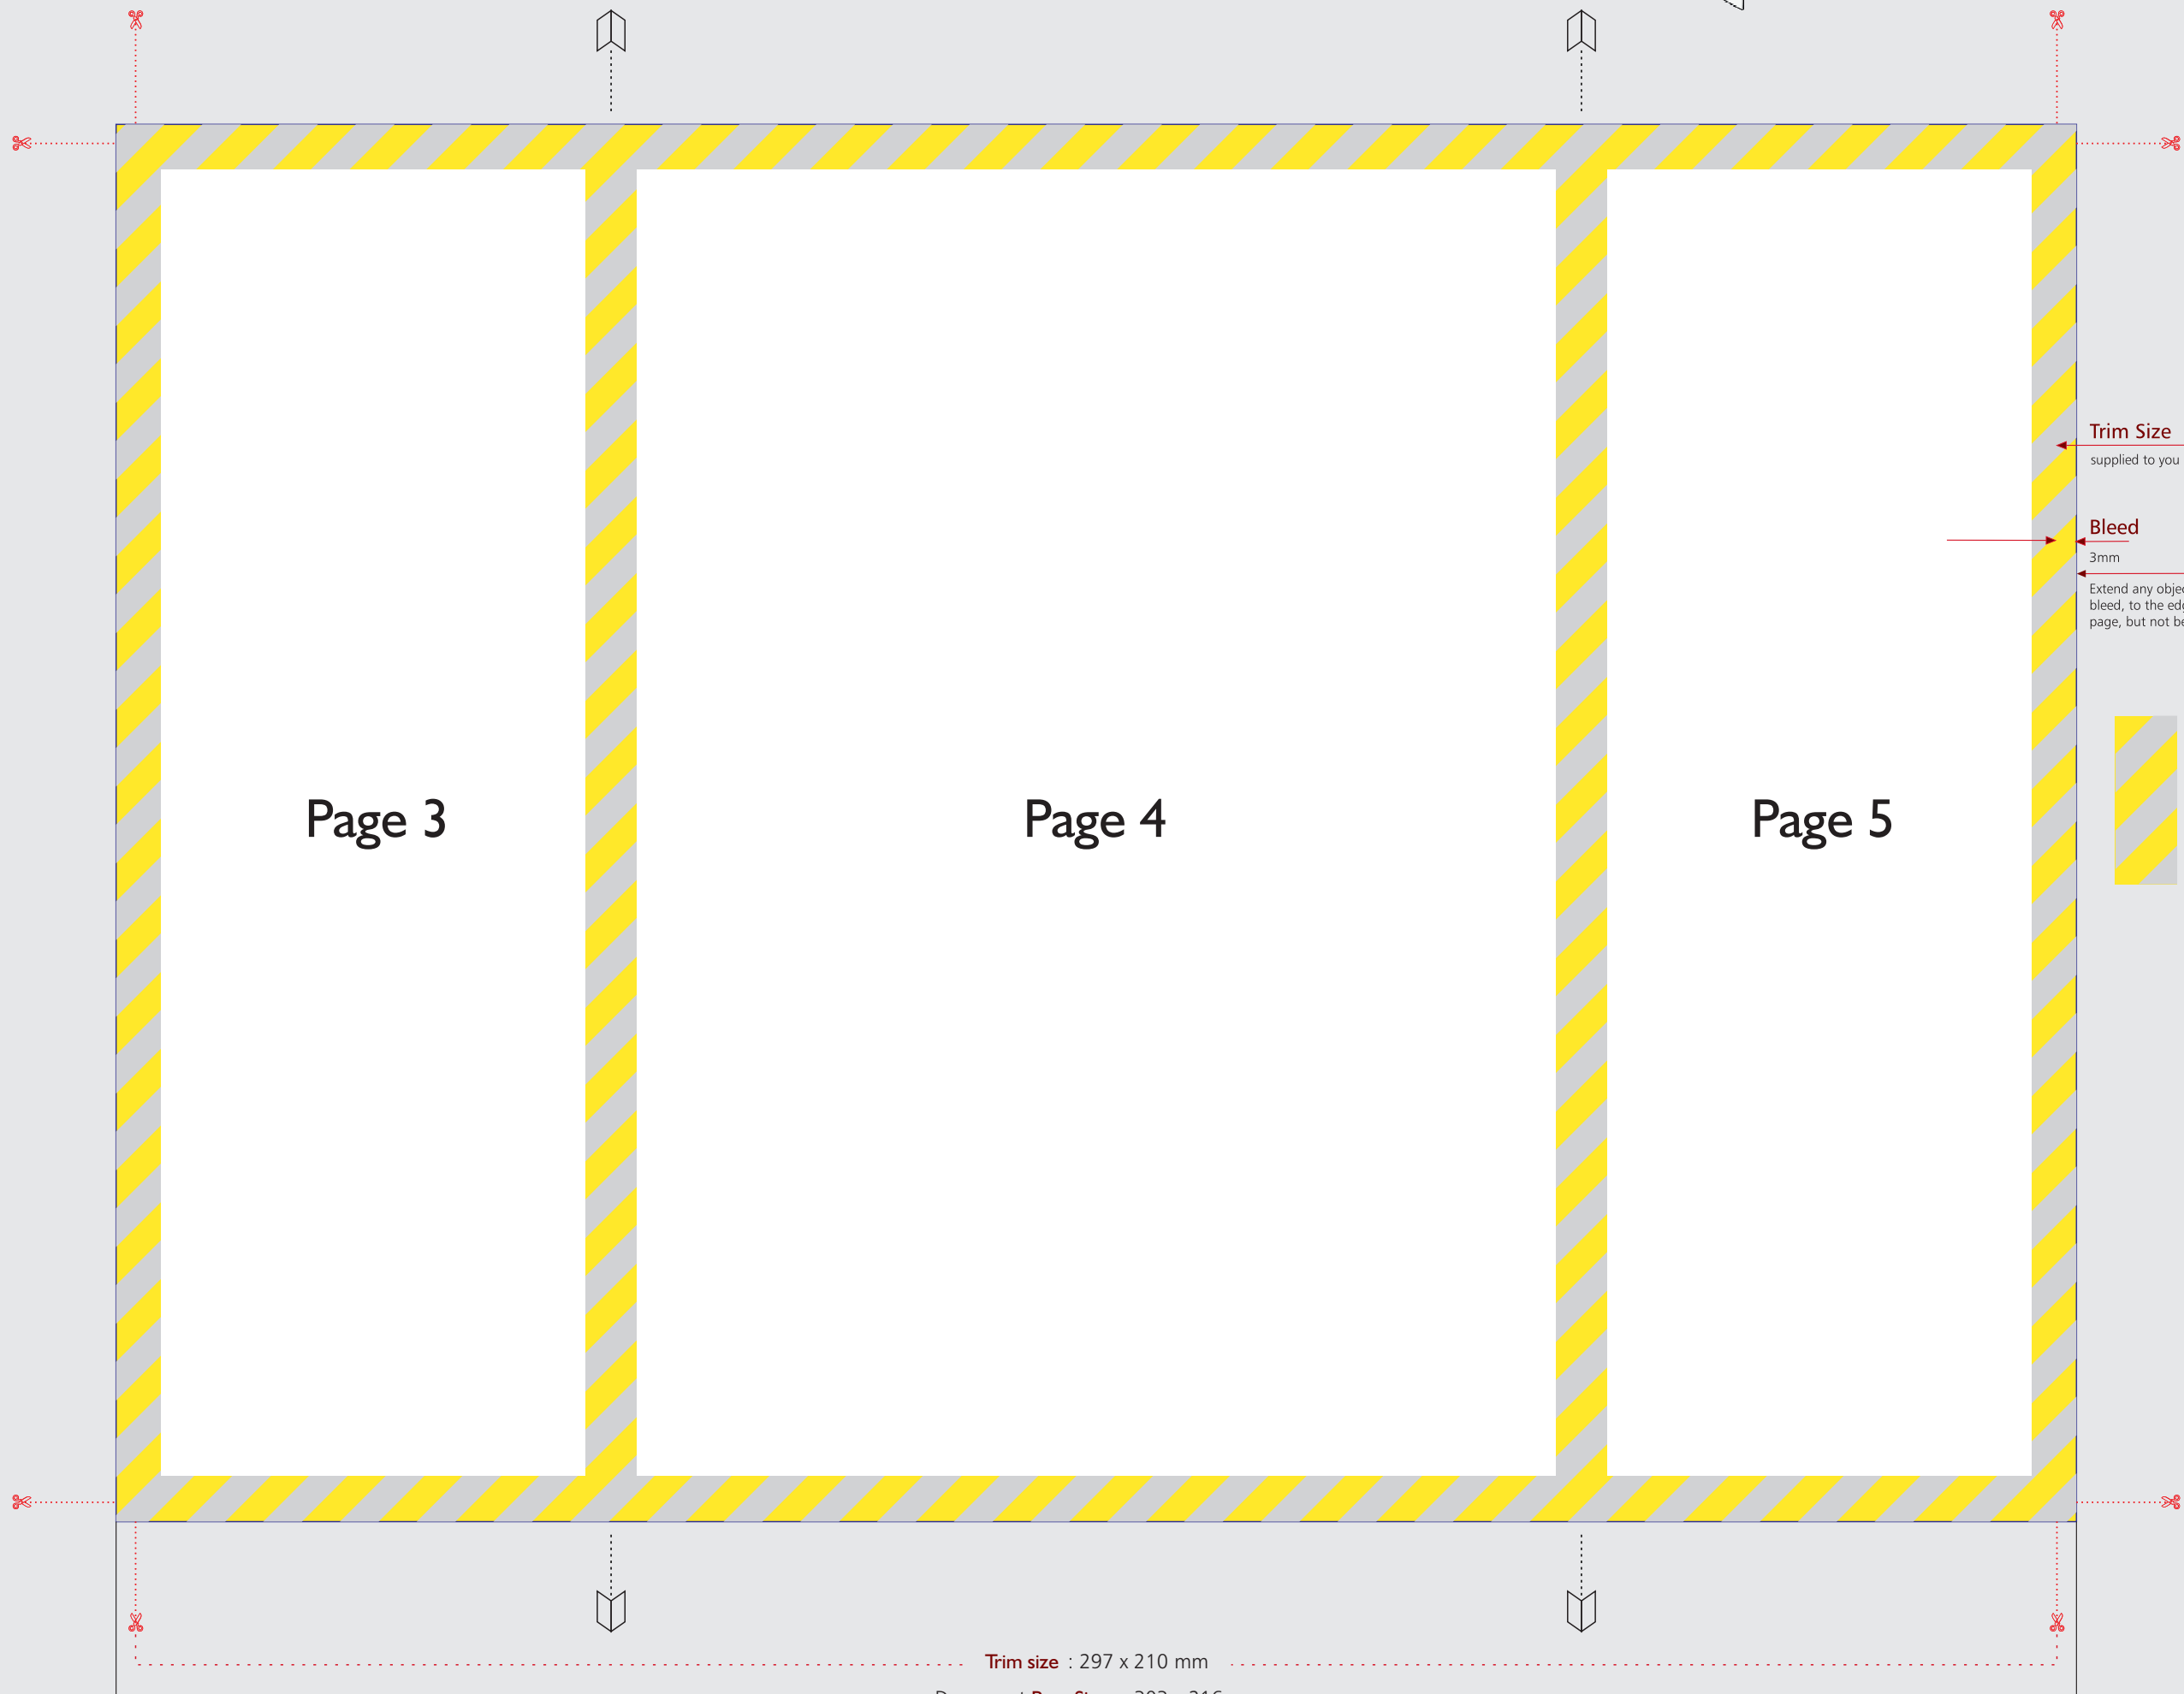

**Trim Size**  
supplied to you after finishing

**Bleed**  
3mm  
Extend any objects which bleed, to the edge of your page, but not beyond it.

**Quiet Zone**  
Keep important objects out of this Quiet Zone area (7mm from the page edge).

Trim size : 297 x 210 mm

Document Page Size : 303 x 216mm

Page 3

Page 4

Page 5

Trim size : 297 x 210 mm

Document Page Size : 303 x 216mm